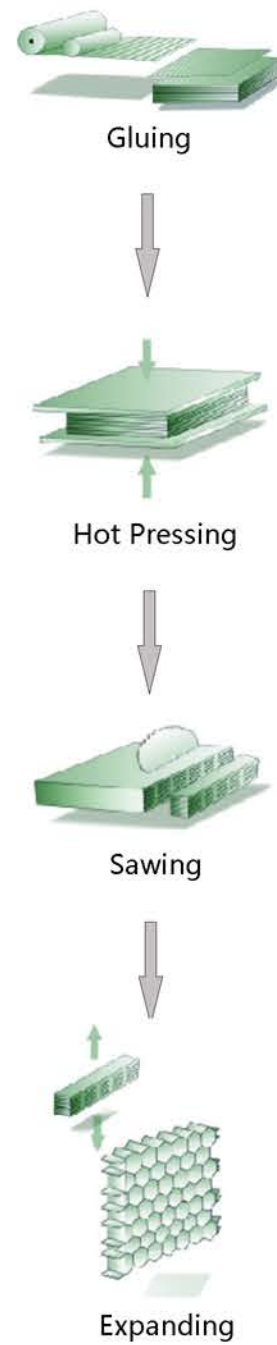

Micro-porous/Slant Aluminum Honeycomb Core

Micro-porous/Slant Aluminum Honeycomb Core

Specifications

Micro-porous Aluminum Honeycomb Core			
Specification	Side length	Foil thickness	Density
	mm	mm	kg/m ³
BHC3003-0.4-0.015	0.4	0.015	171
BHC3003-0.5-0.015	0.5	0.015	137
BHC3003-0.5-0.021	0.5	0.021	190
BHC3003-0.6-0.015	0.6	0.015	151
BHC3003-0.6-0.021	0.6	0.021	158
BHC3003-0.8-0.021	0.8	0.021	118
BHC3003-0.8-0.025	0.8	0.025	144
BHC3003-0.8-0.03	0.8	0.03	169
BHC3003-1-0.025	1	0.025	115
BHC3003-1-0.03	1	0.03	137
BHC3003-1-0.04	1	0.04	183
BHC3003-1.5-0.03	1.5	0.03	90
BHC3003-1.5-0.04	1.5	0.04	122
BHC3003-1.5-0.05	1.5	0.05	152
BHC3003-1.83-0.04	1.83	0.04	99
BHC3003-1.83-0.05	1.83	0.05	123
BHC3003-1.83-0.06	1.83	0.06	148
BHC3003-2-0.04	2	0.04	90
BHC3003-2-0.05	2	0.05	113
BHC3003-2-0.06	2	0.06	135
BHC3003-2.5-0.04	2.5	0.04	74
BHC3003-2.5-0.05	2.5	0.05	92
BHC3003-2.5-0.06	2.5	0.06	110
BHC3003-3-0.04	3	0.04	61
BHC3003-3-0.05	3	0.05	76
BHC3003-3-0.06	3	0.06	91
BHC3003-3-0.08	3	0.08	122
BHC3003-3.5-0.04	3.5	0.04	55
BHC3003-3.5-0.05	3.5	0.05	68
BHC3003-3.5-0.06	3.5	0.06	82
BHC3003-3.5-0.08	3.5	0.08	110
BHC3003-4-0.04	4	0.04	46
BHC3003-4-0.05	4	0.05	57
BHC3003-4-0.06	4	0.06	68
BHC3003-4-0.08	4	0.08	92
BHC3003-5-0.05	5	0.05	46
BHC3003-5-0.06	5	0.06	54
BHC3003-5-0.08	5	0.08	72
BHC3003-5-0.1	5	0.1	91

Slant Aluminum Honeycomb Core			
Specification	Side length	Foil thickness	Density
BHC3003-1.5-0.03	1.5	0.03	96
BHC3003-1.5-0.04	1.5	0.04	130
BHC3003-1.5-0.05	1.5	0.05	162
BHC3003-1.83-0.03	1.83	0.03	76
BHC3003-1.83-0.04	1.83	0.04	102
BHC3003-1.83-0.05	1.83	0.05	128

BHC3003-Becore Aluminum Honeycomb Core,3003 Series.

The gradient of slant aluminum honeycomb core is 20°.

Supply Form: Unexpanded (block strip) or expanded (slice).

Production Process

Application

Chemical Fiber Machinery Rectifier Panel